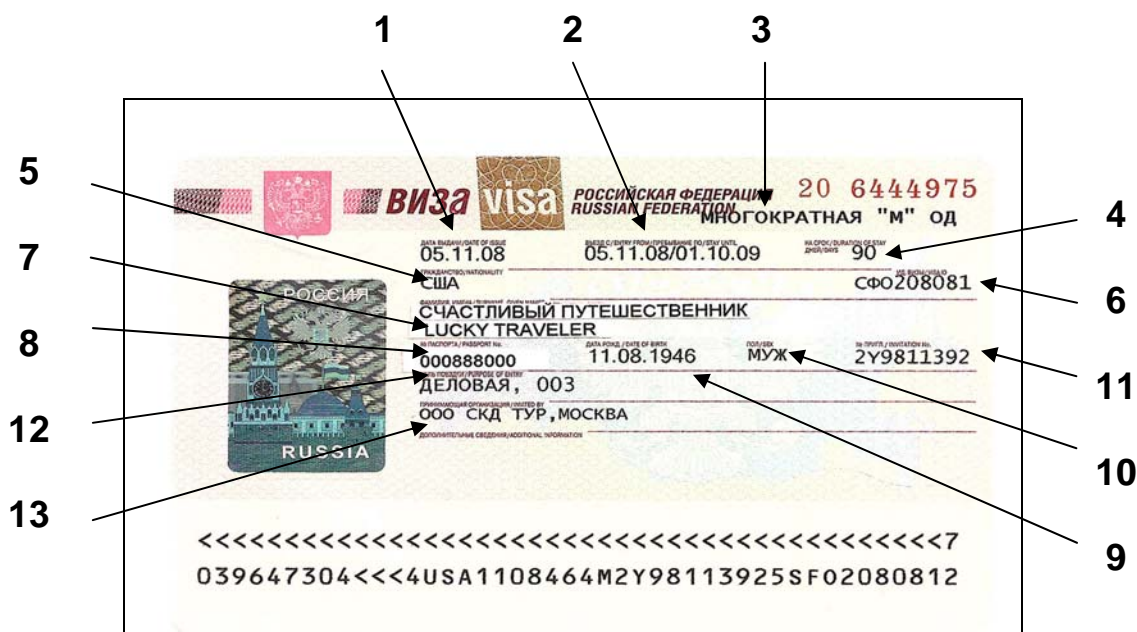

HOW TO READ YOUR RUSSIAN VISA (new type)

1. **Date of issue:**
IMPORTANT:
Date format – Day/Month/Year
22.05.08 stands for 22 May, 2008
2. **Dates of visa validity – entry from/ exit until (November 05, 2008 – from this date you may enter Russia; October 01, 2009 – by this date you must leave Russia).**
IMPORTANT:
Date format – Day/Month/Year
04.06.08 stands for 04 June, 2008
3. **Number of entries allowed:**
ОДНОКРАТНАЯ – Single entry
ДВУКРАТНАЯ – Double entry
МНОГОКРАТНАЯ – Multiple entry
4. **Duration of stay in Russia (in days)**
5. **Applicant's nationality:**
США – USA
КАНАДА – Canada
6. **Visa identification number**
For internal use only
7. **Surname (Last name), Given names**
8. **Applicant's passport number**
9. **Applicant's date of birth**
IMPORTANT:
Date format – Day/Month/Year
23.07.08 stands for 23 July, 2008
10. **Applicant's gender**
МУЖ – Male
ЖЕН – Female
11. **Invitation number**
12. **Purpose of entry to Russia**
(type of visa)
ТУРИЗМ – Tourism
КОММЕРЧЕСКАЯ – Business visa
ДЕЛОВАЯ – Business visa
ЧАСТНАЯ – Private visa
13. **Inviting party in Russia**
Name of the inviting organization, Russian tourist agency or hotel that issued the invitation with it's reference number (license number).